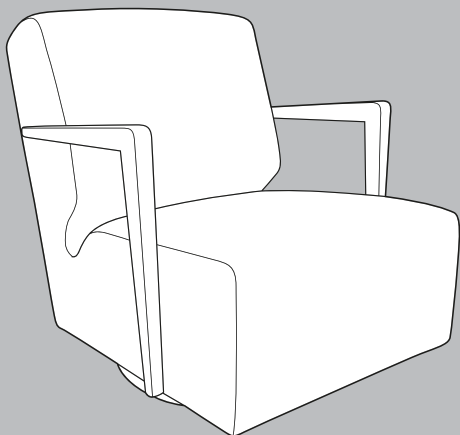

## Lyla Swivel Chair / Luke Accent Chair

H: 88cm W: 76cm D: 91cm

Weight: 26.5kg

### Arm Trim

Mid Oak

Walnut

Lyla Swivel Chair: Swivel Base  
Luke Accent Chair: Glides

Dimensions: Height x Width x Depth

Please note: All dimensions are approximate. Allow tolerance of +/- 2.5cm.

Colours represented are to be used as a guide only. Please refer to manufacturers swatch for a more accurate colour match.